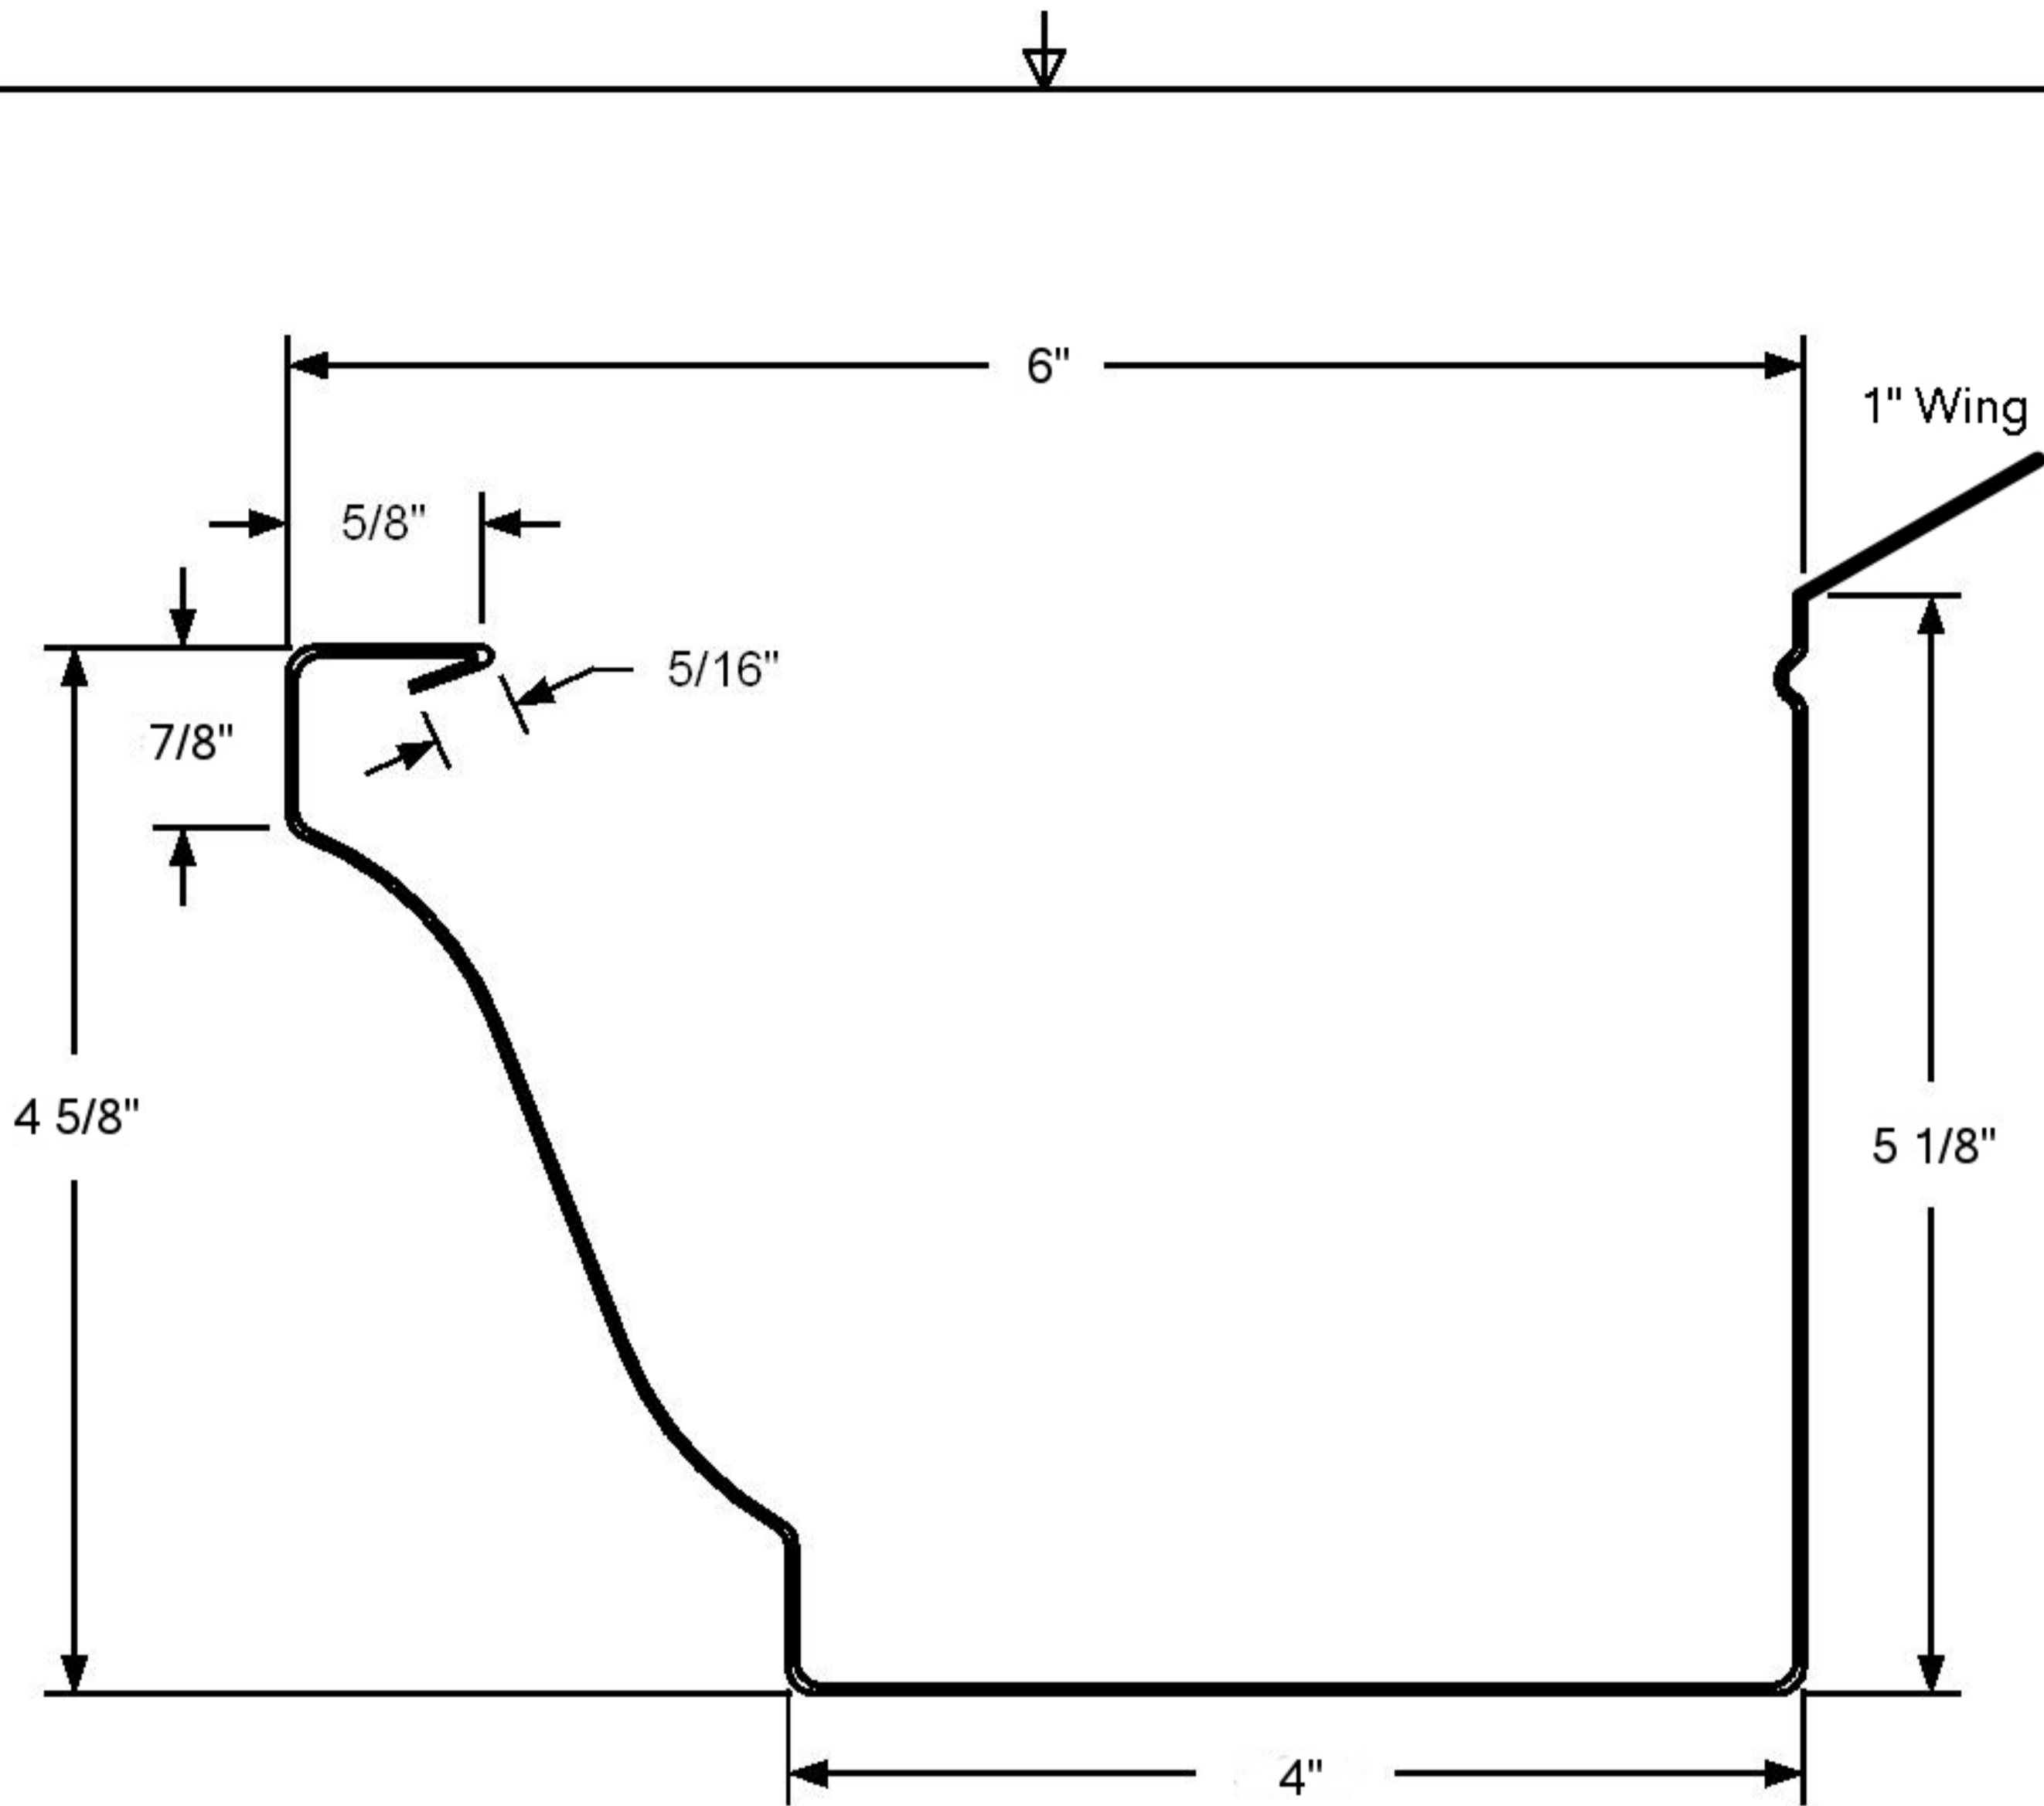

Concord Sheet Metal Products
1666 Willow Pass Road, Pittsburg, CA 94565
Phone (800) 799-1900 Fax (925) 680-6569
www.concordsheetmetal.com

6" Ogee No Wing Gutter Profile

DUE TO DIFFERENT COIL MATERIAL PROPERTIES
ALL DIMENSIONS MAY VARY SLIGHTLY

Concord Sheet Metal Products
 1666 Willow Pass Road, Pittsburg, CA 94565
 Phone (800) 799-1900 Fax (925) 680-6569
www.concordsheetmetal.com

6" Ogee With Wing Gutter Profile

DUE TO DIFFERENT COIL MATERIAL PROPERTIES
 ALL DIMENSIONS MAY VARY SLIGHTLY