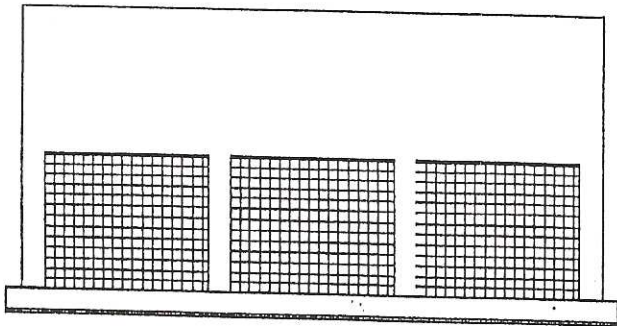

GOthic ARCH

Front Elevation